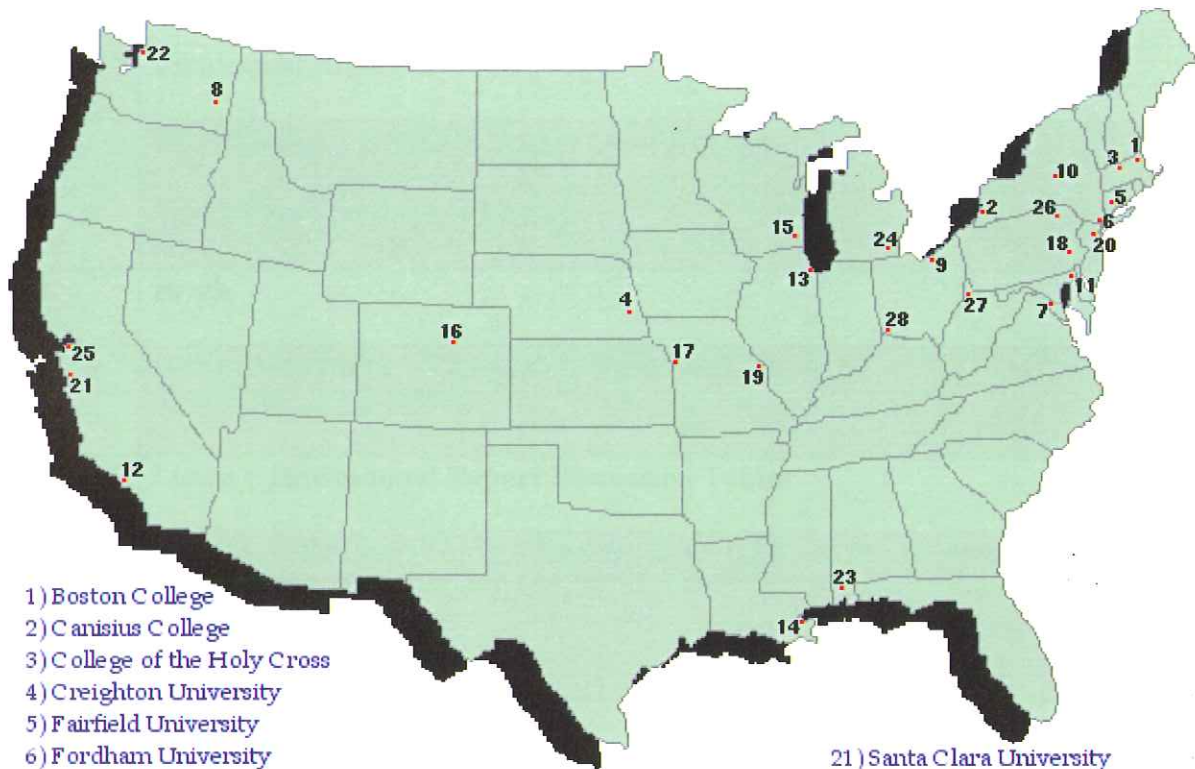

ASSOCIATION OF JESUIT COLLEGES AND UNIVERSITIES

Map of the United States Jesuit Institutions

1) Boston College
2) Carisius College
3) College of the Holy Cross
4) Creighton University
5) Fairfield University
6) Fordham University
7) Georgetown University
8) Gonzaga University
9) John Carroll University
10) Le Moyne College
11) Loyola College in Maryland
12) Loyola Marymount University
13) Loyola University Chicago

14) Loyola University New Orleans
15) Marquette University
16) Regis University
17) Rockhurst University
18) Saint Joseph's University
19) Saint Louis University
20) Saint Peter's College

21) Santa Clara University
22) Seattle University
23) Spring Hill College
24) University of Detroit Mercy
25) University of San Francisco
26) University of Scranton
27) Wheeling Jesuit University
28) Xavier University